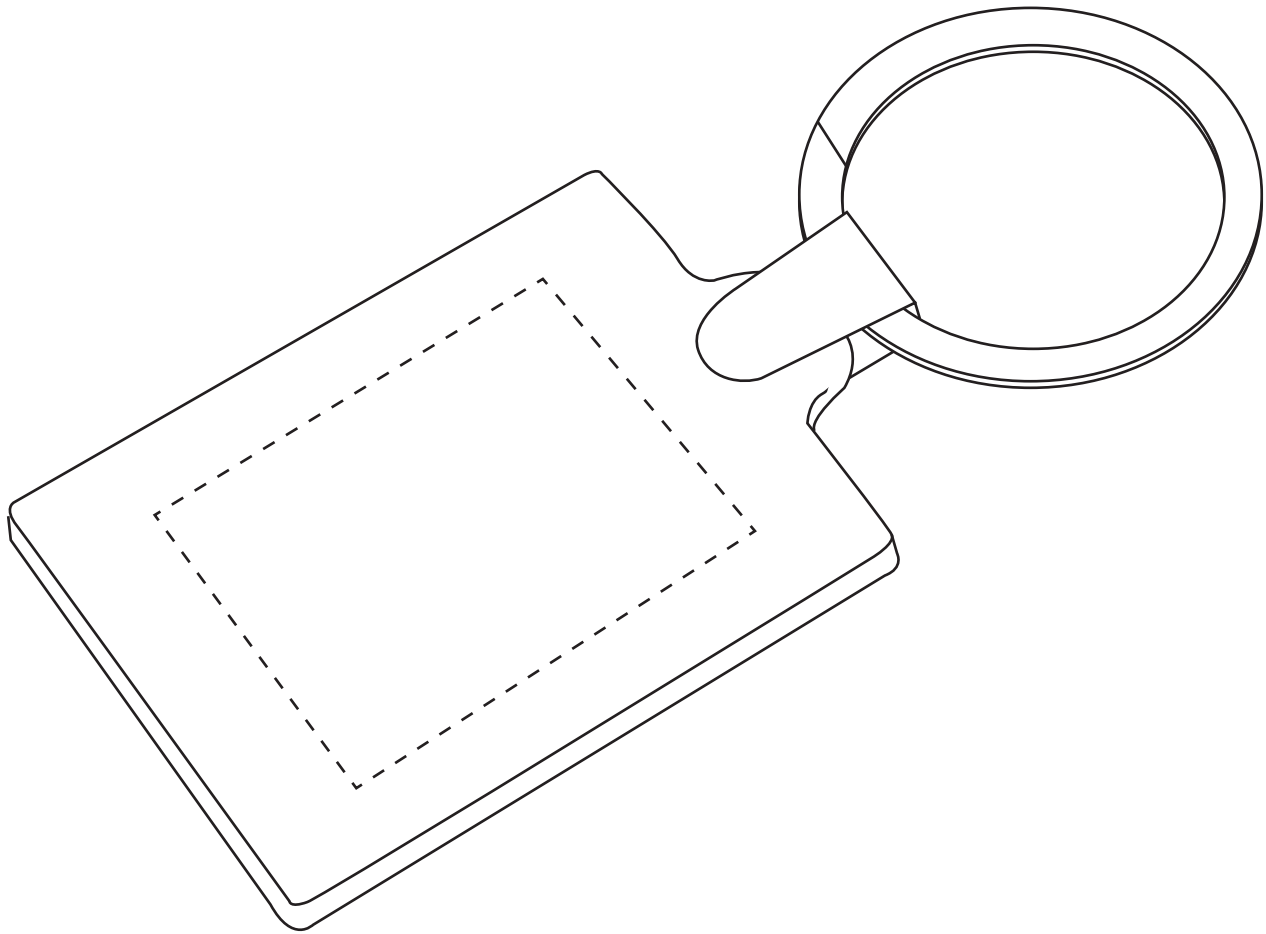

## Rubber Keyrings

Maximum Print Area : 33mm x 25mm

Dotted line indicates maximum print area