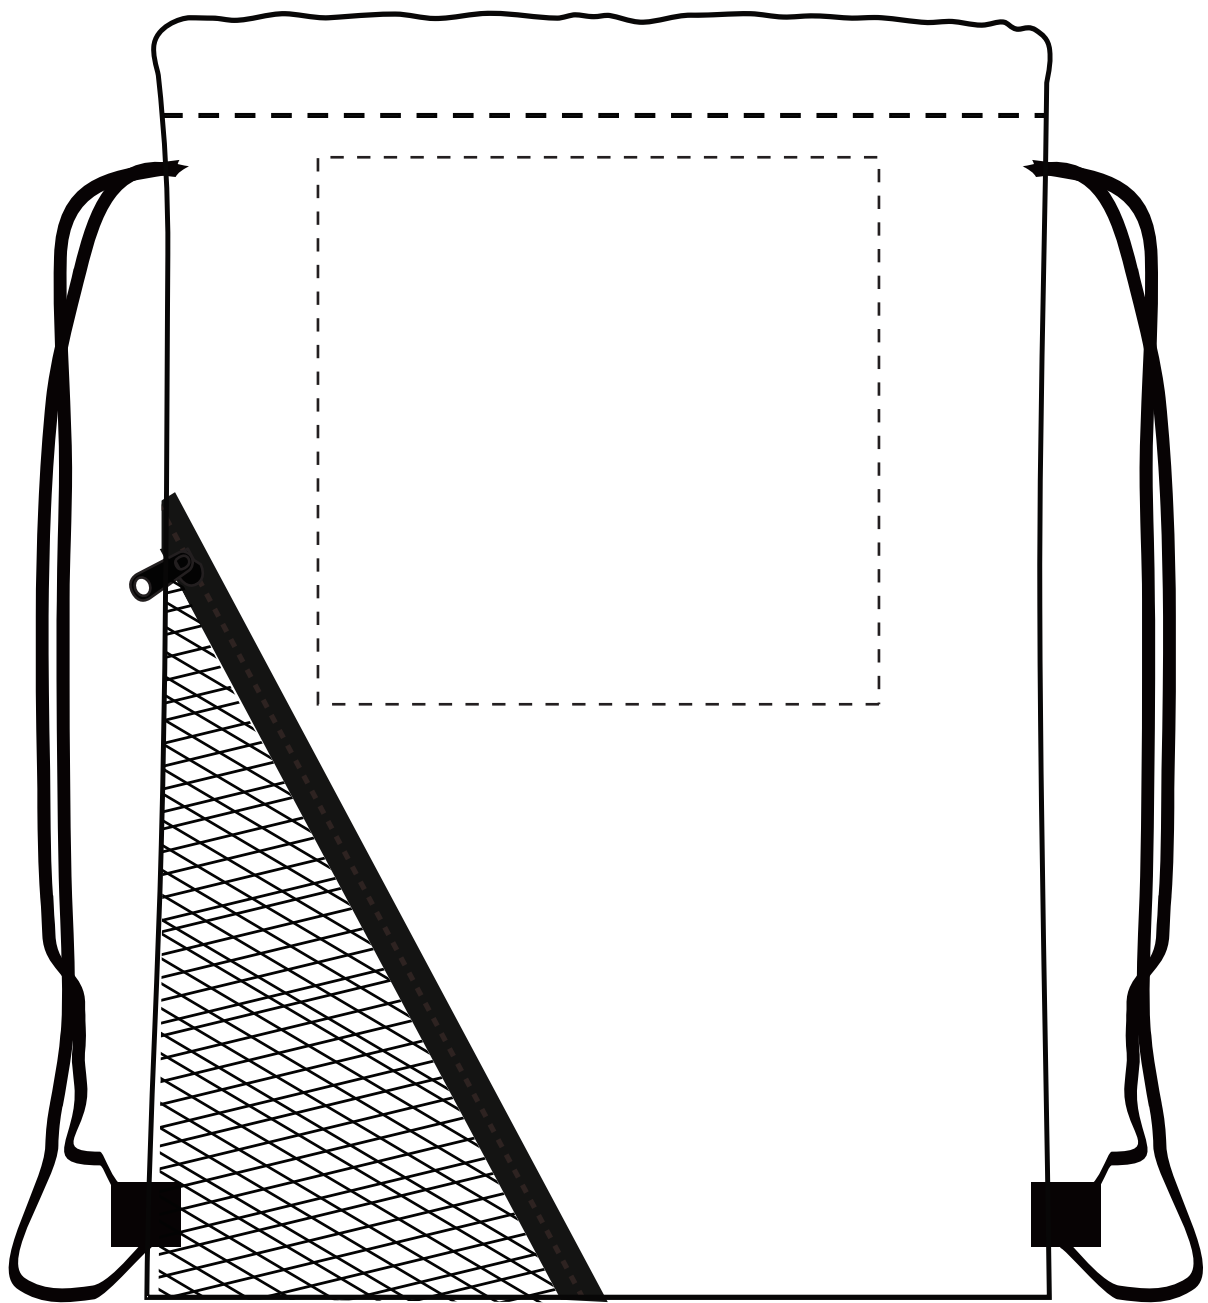

Nylon Bag

Maximum Print Area : 200mm x 195mm

Dotted line indicates maximum print area