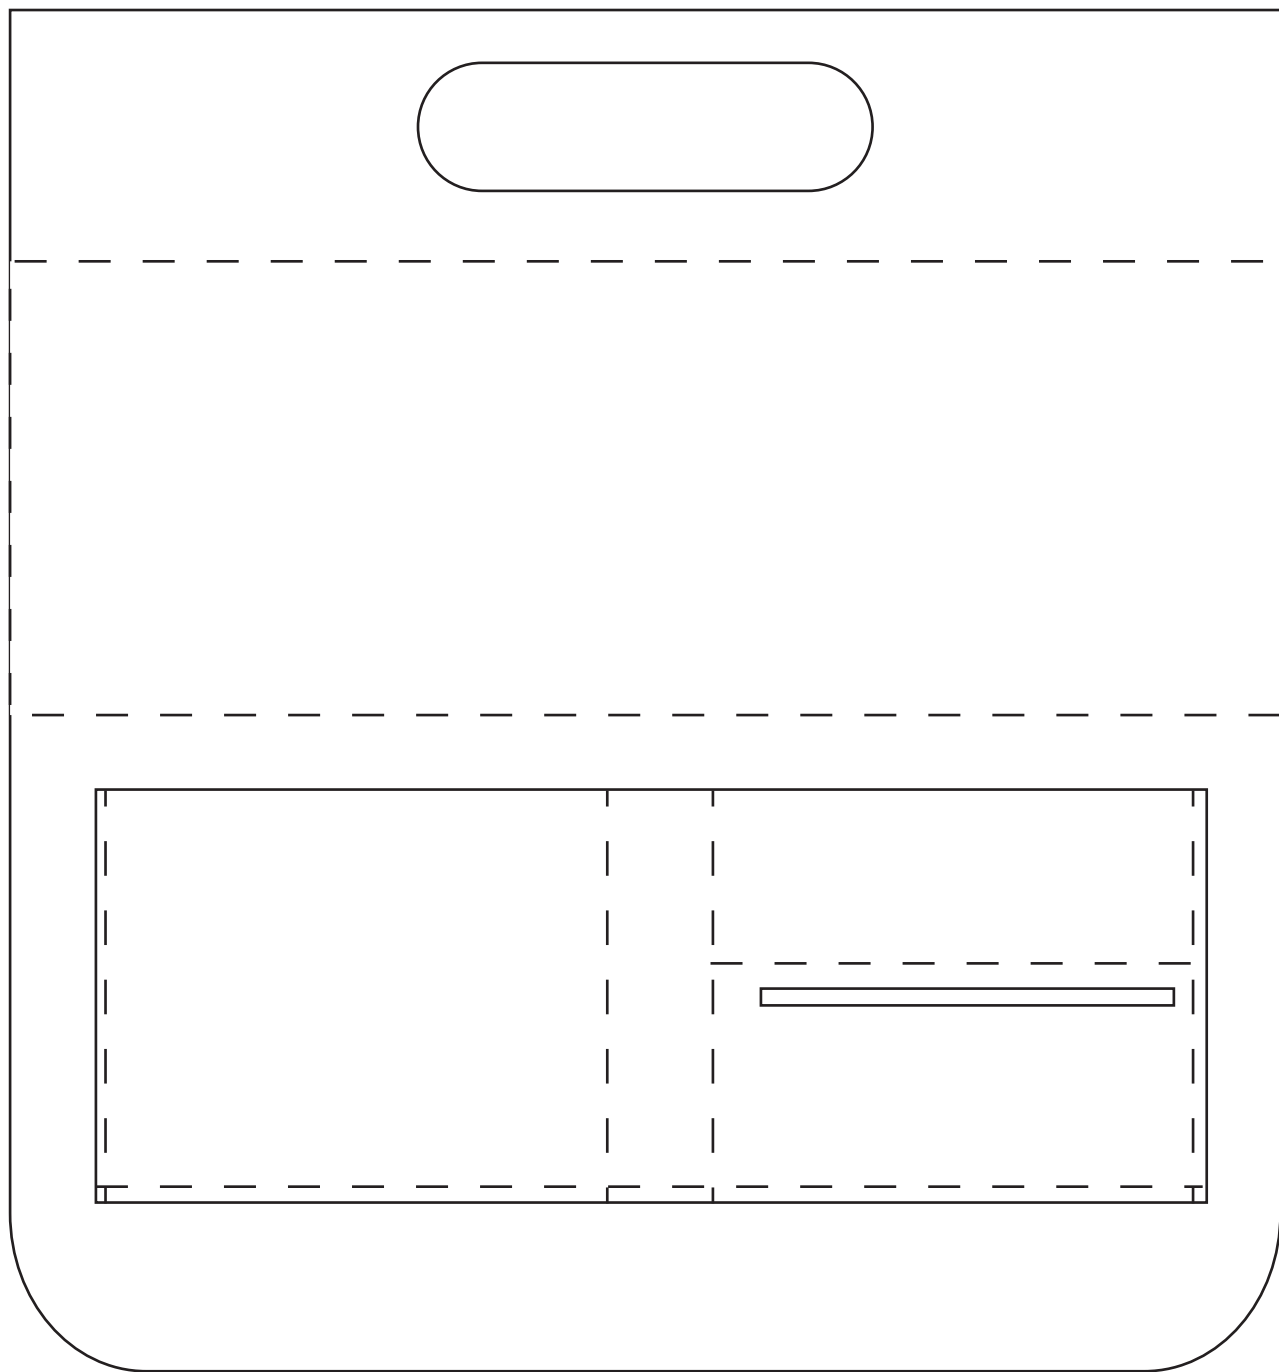

## Hand Bag

Artwork: 60%

Maximum Print Area: 280mm x 100mm  
Dotted line indicates maximum print area