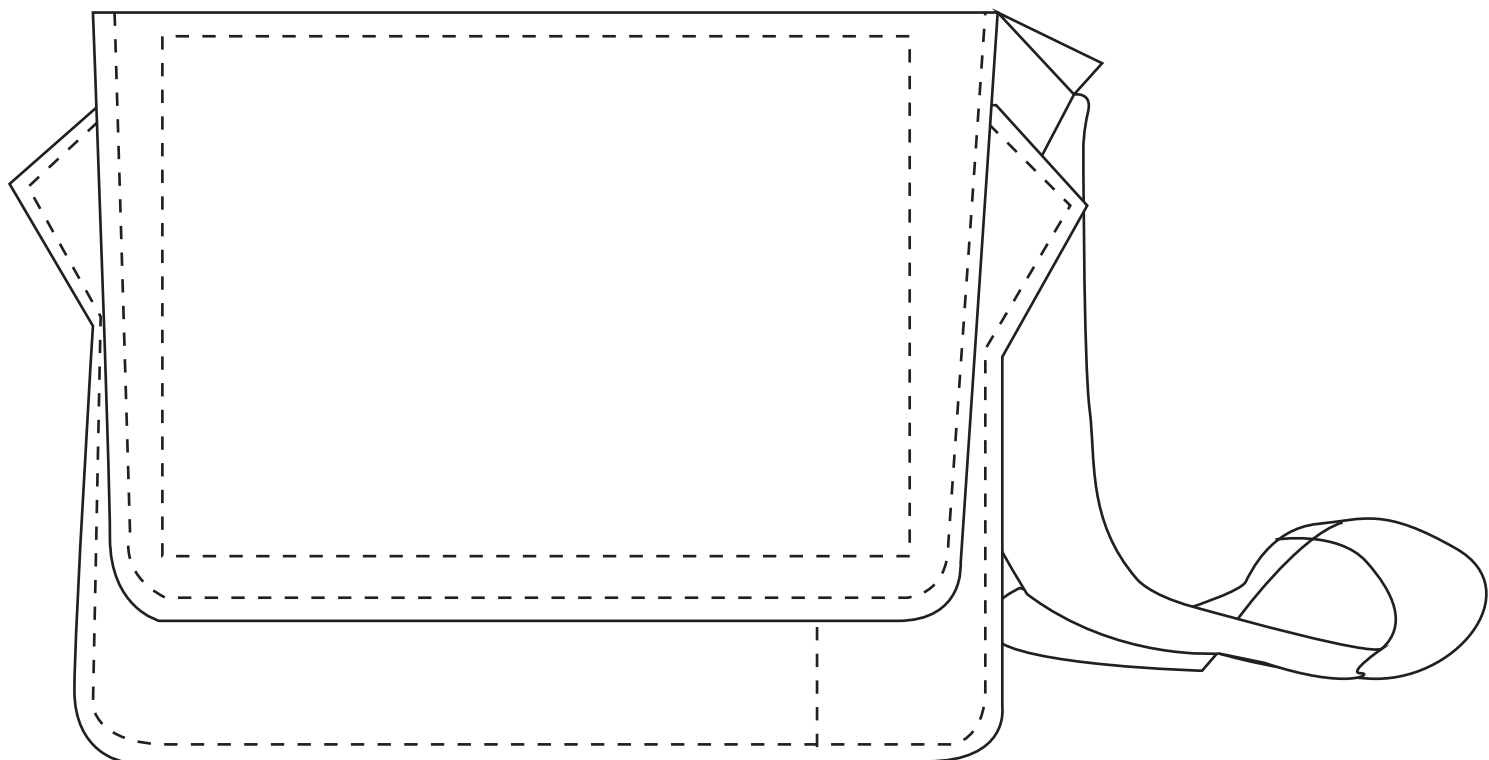

## iPad Bag

Maximum Print Area: 230mm x 160mm  
Dotted line indicates maximum print area