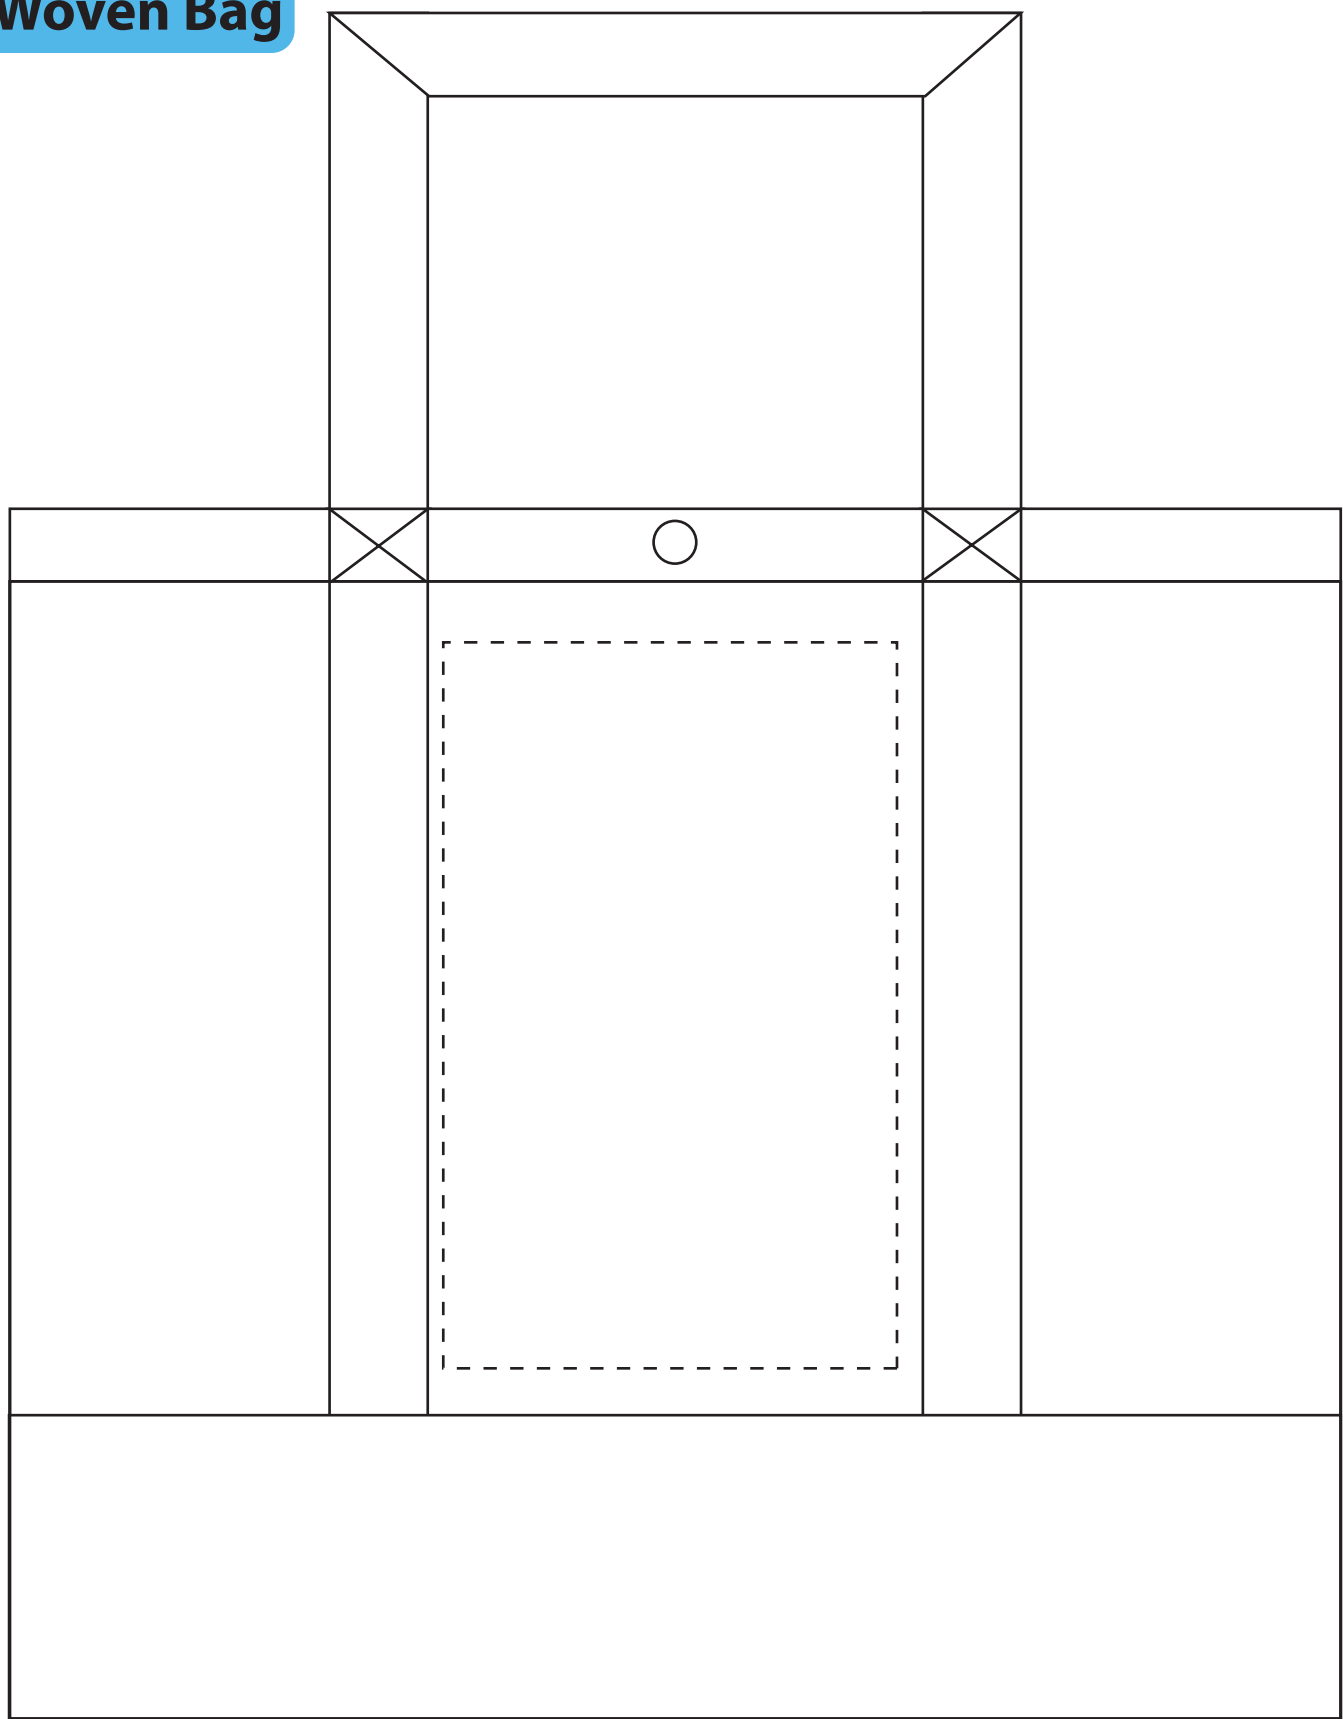

Line Drawing

Non Woven Bag

Maximum Print Area : 150mm x 240mm

Dotted line indicates maximum print area