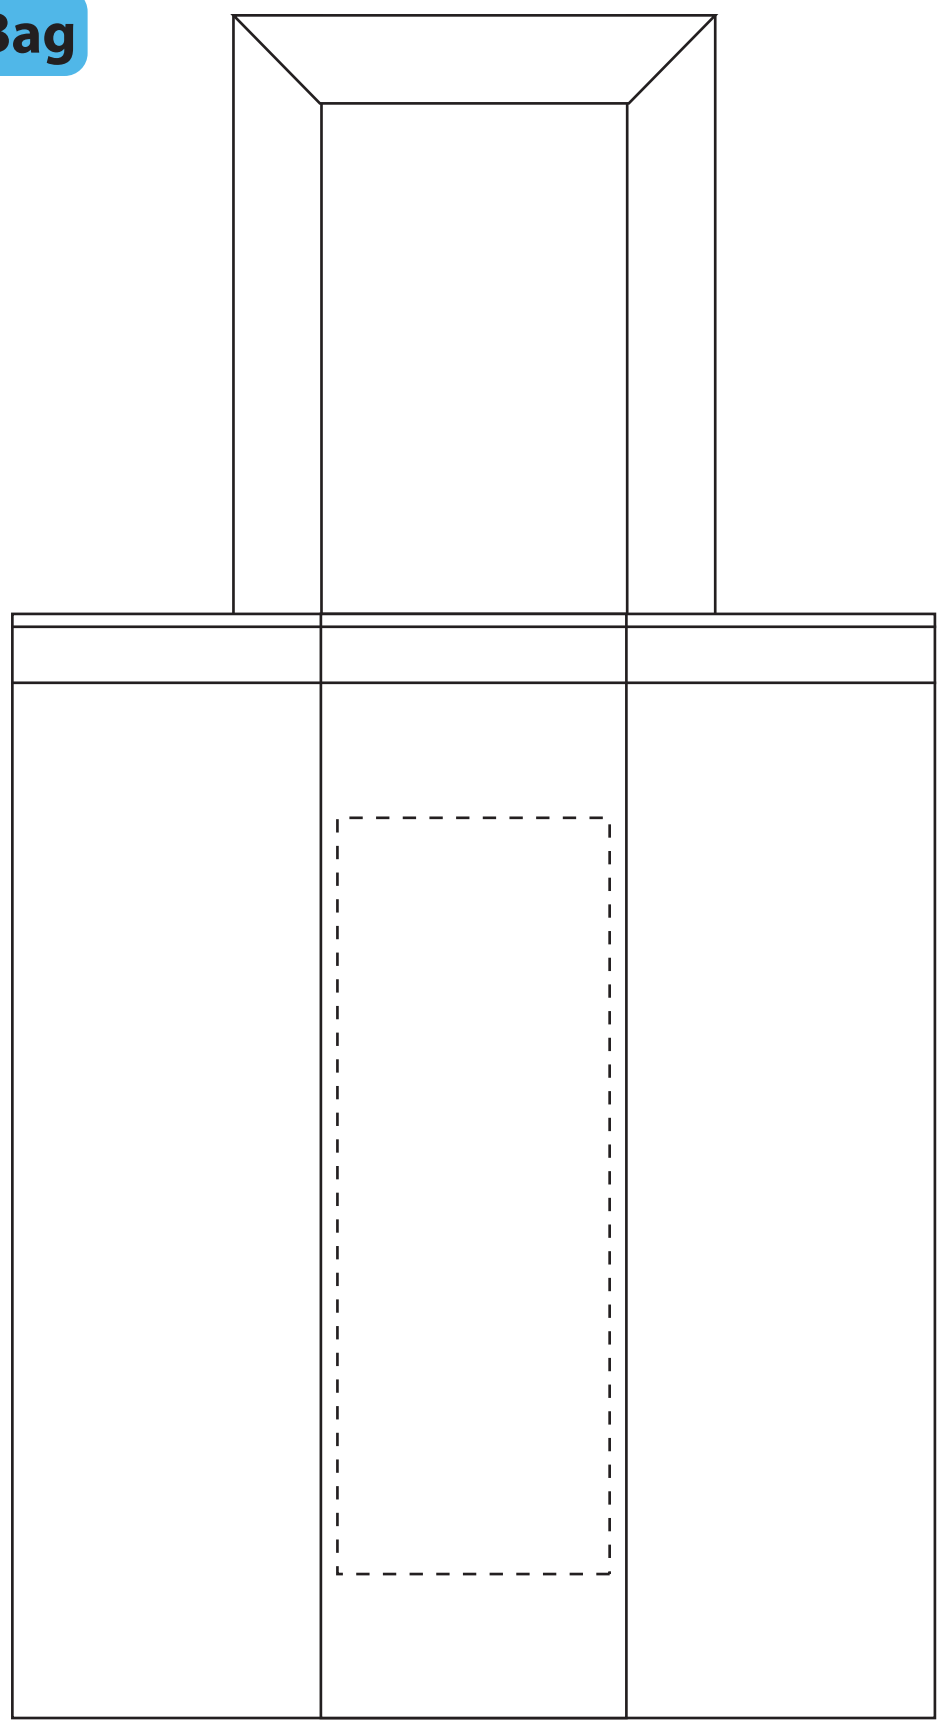

Non Woven Bag

Maximum Print Area : 250mm x 90mm

Dotted line indicates maximum print area