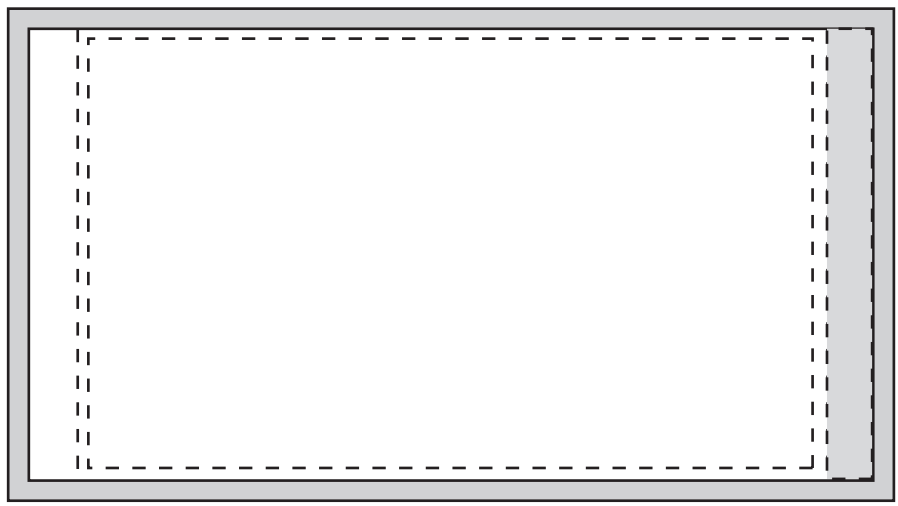

Mouse Pad/Bag

A
Sublimation

B
Screen Print

Maximum Print Area:
A: all-over print
B: 150mm x 230mm

Dotted line indicates maximum print area