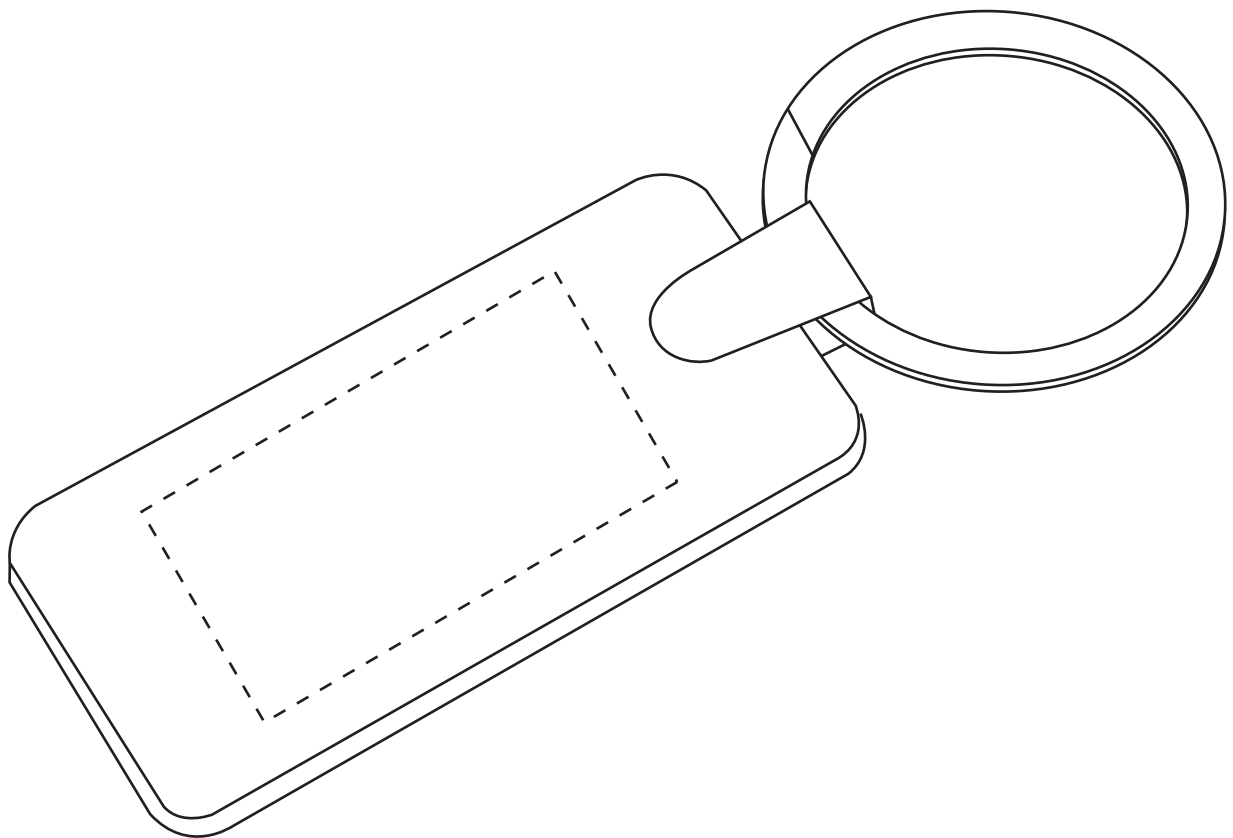

Rubber Keyrings

Maximum Print Area : 47mm x 24mm

Dotted line indicates maximum print area