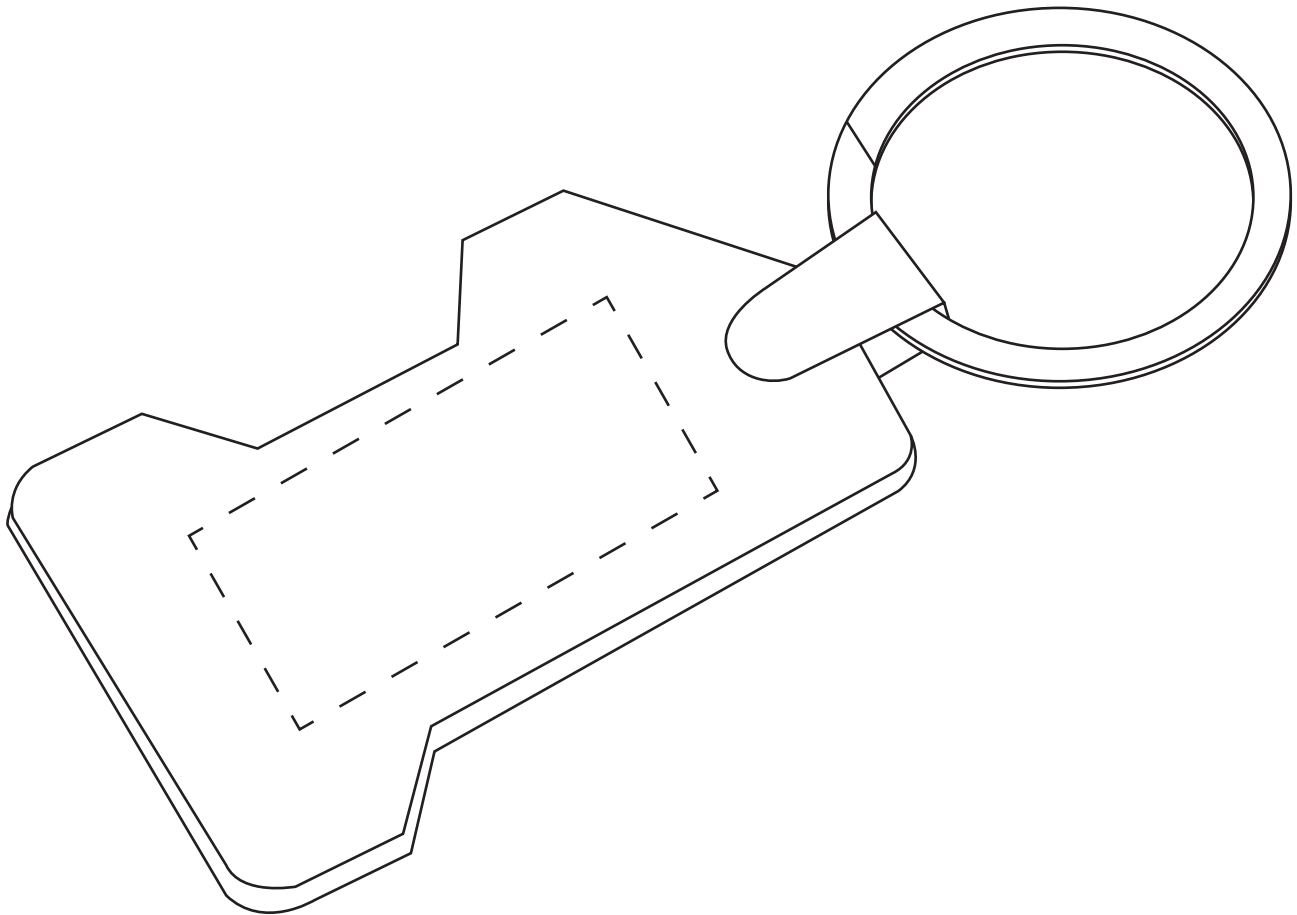

Rubber Keyrings

Maximum Print Area : 41mm x 19mm

Dotted line indicates maximum print area