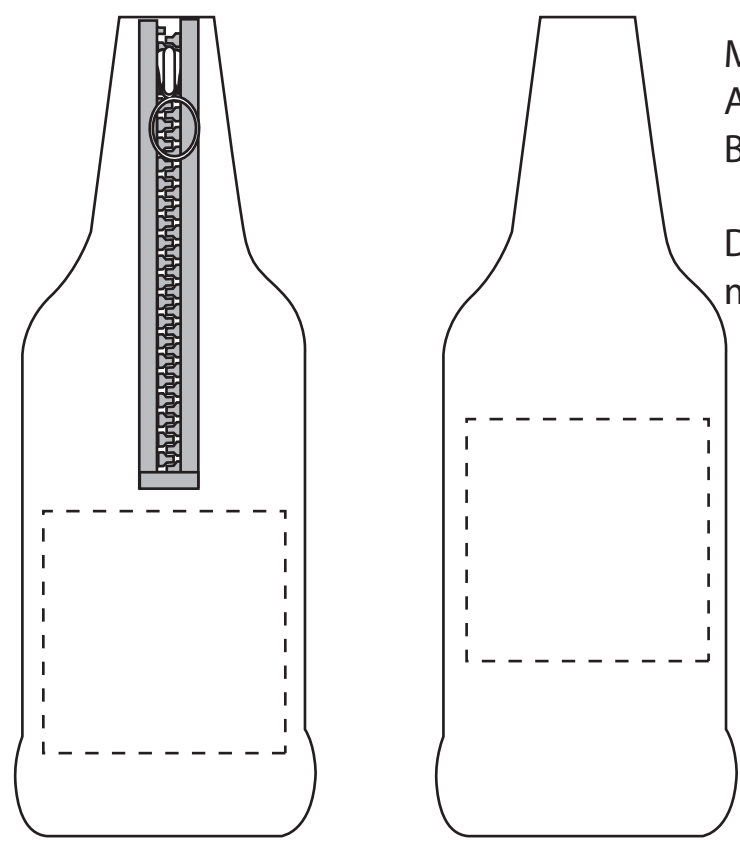

## Stubby Cooler

Artwork: 40%

**A**  
Sublimation

**B**  
Screen Print

Maximum Print Area :  
A: full body printable excluding base  
B: 80mm x 80mm  
  
Dotted line indicates  
maximum print area