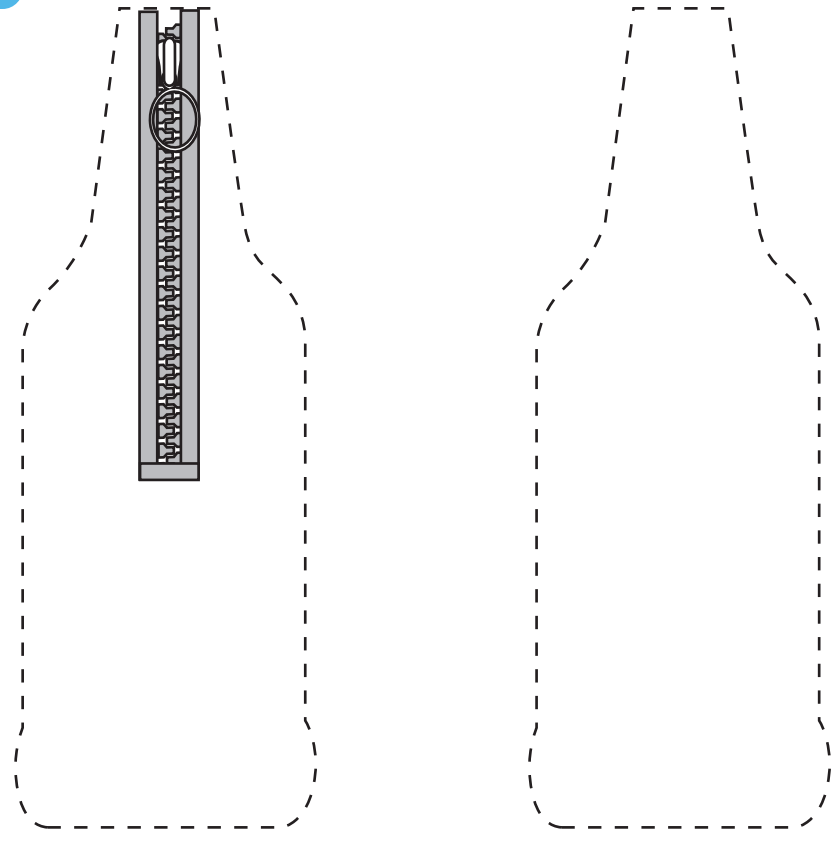

## Stubby Cooler

Artwork: 40%

**A**  
Sublimation

**B**  
Screen Print

Maximum Print Area :  
A: full body printable excluding base  
B: 80mm x 80mm  
  
Dotted line indicates  
maximum print area