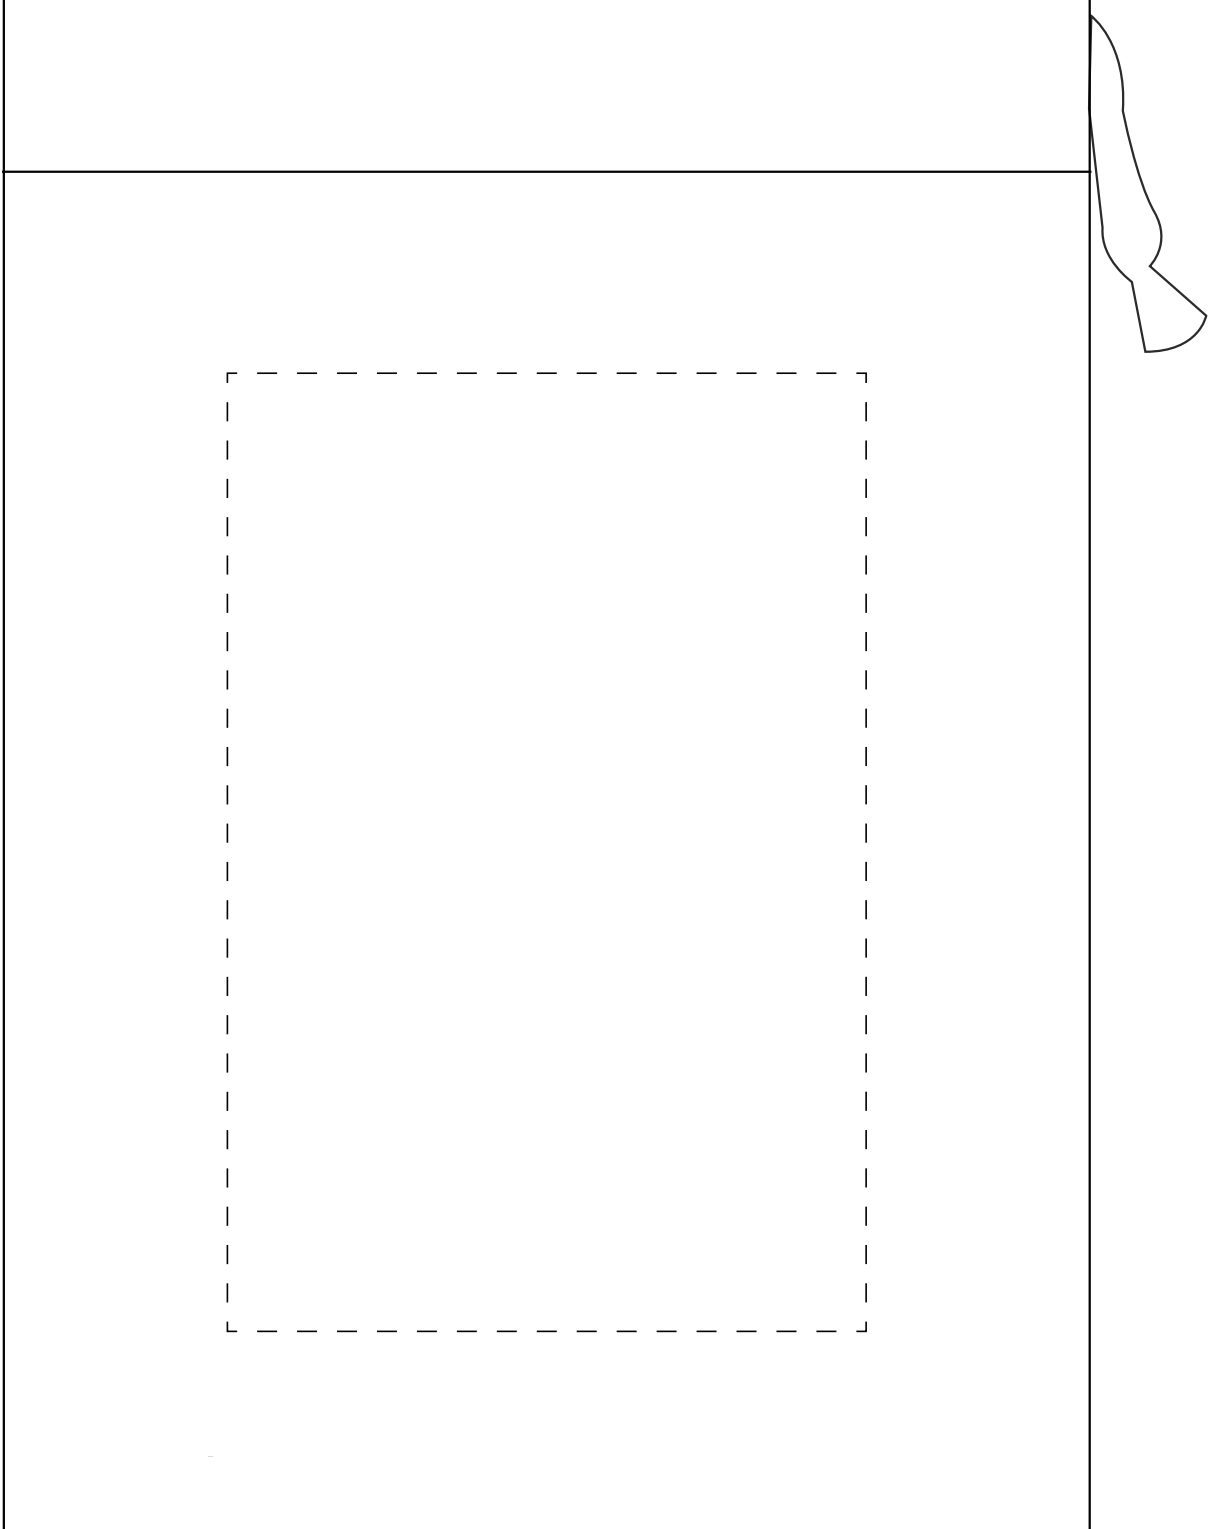

Non Woven Bag

Maximum Print Area : 100mm x 150mm

Product Size : 170mm x 240mm

Dotted line indicates maximum print area