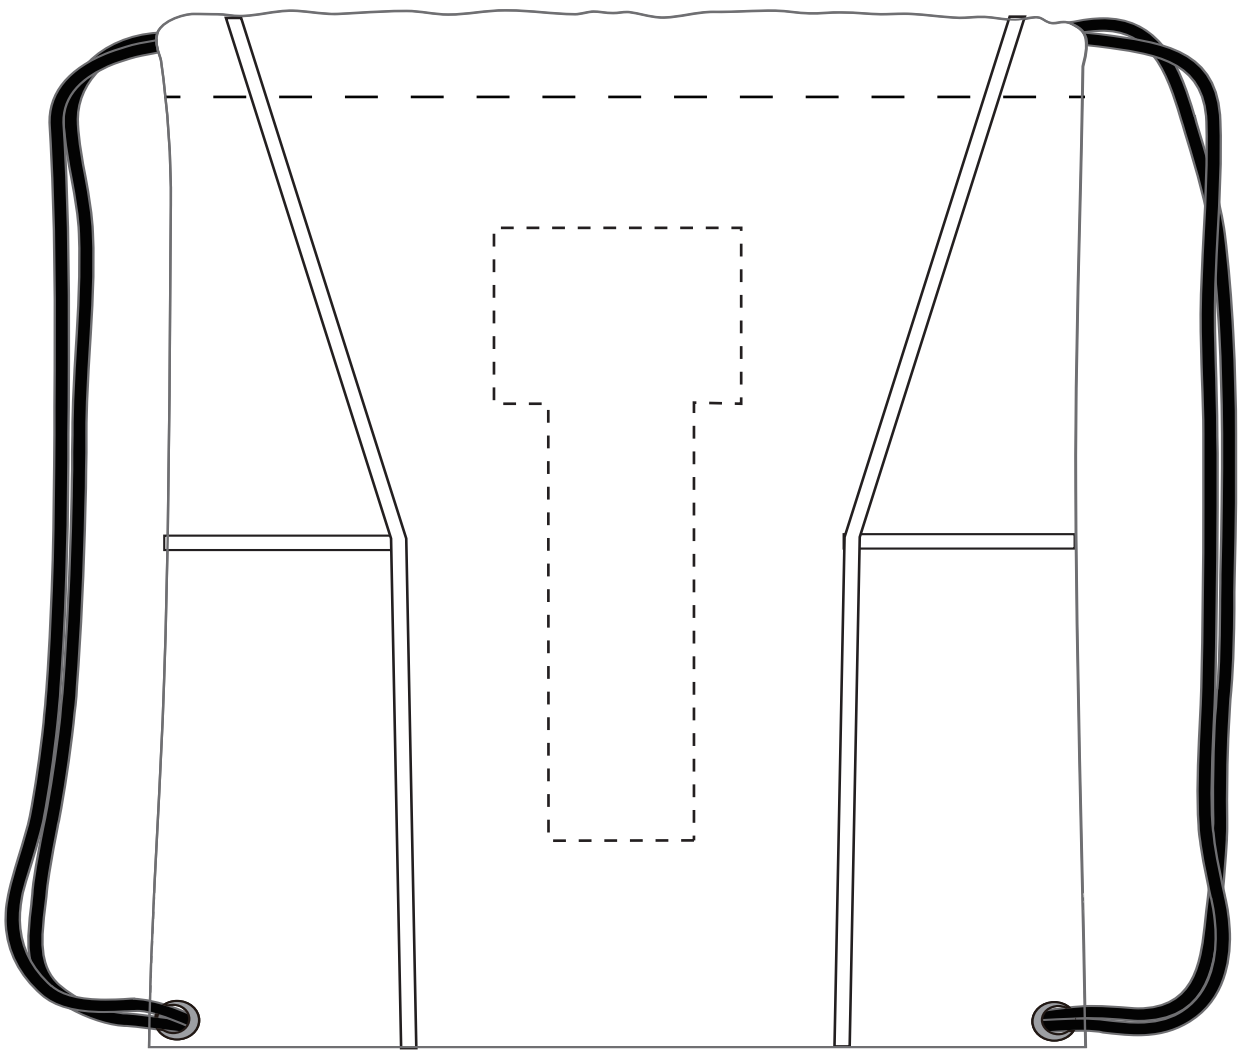

## Nylon Bag

Maximum Print Area : 250mm x 100mm

Dotted line indicates maximum print area