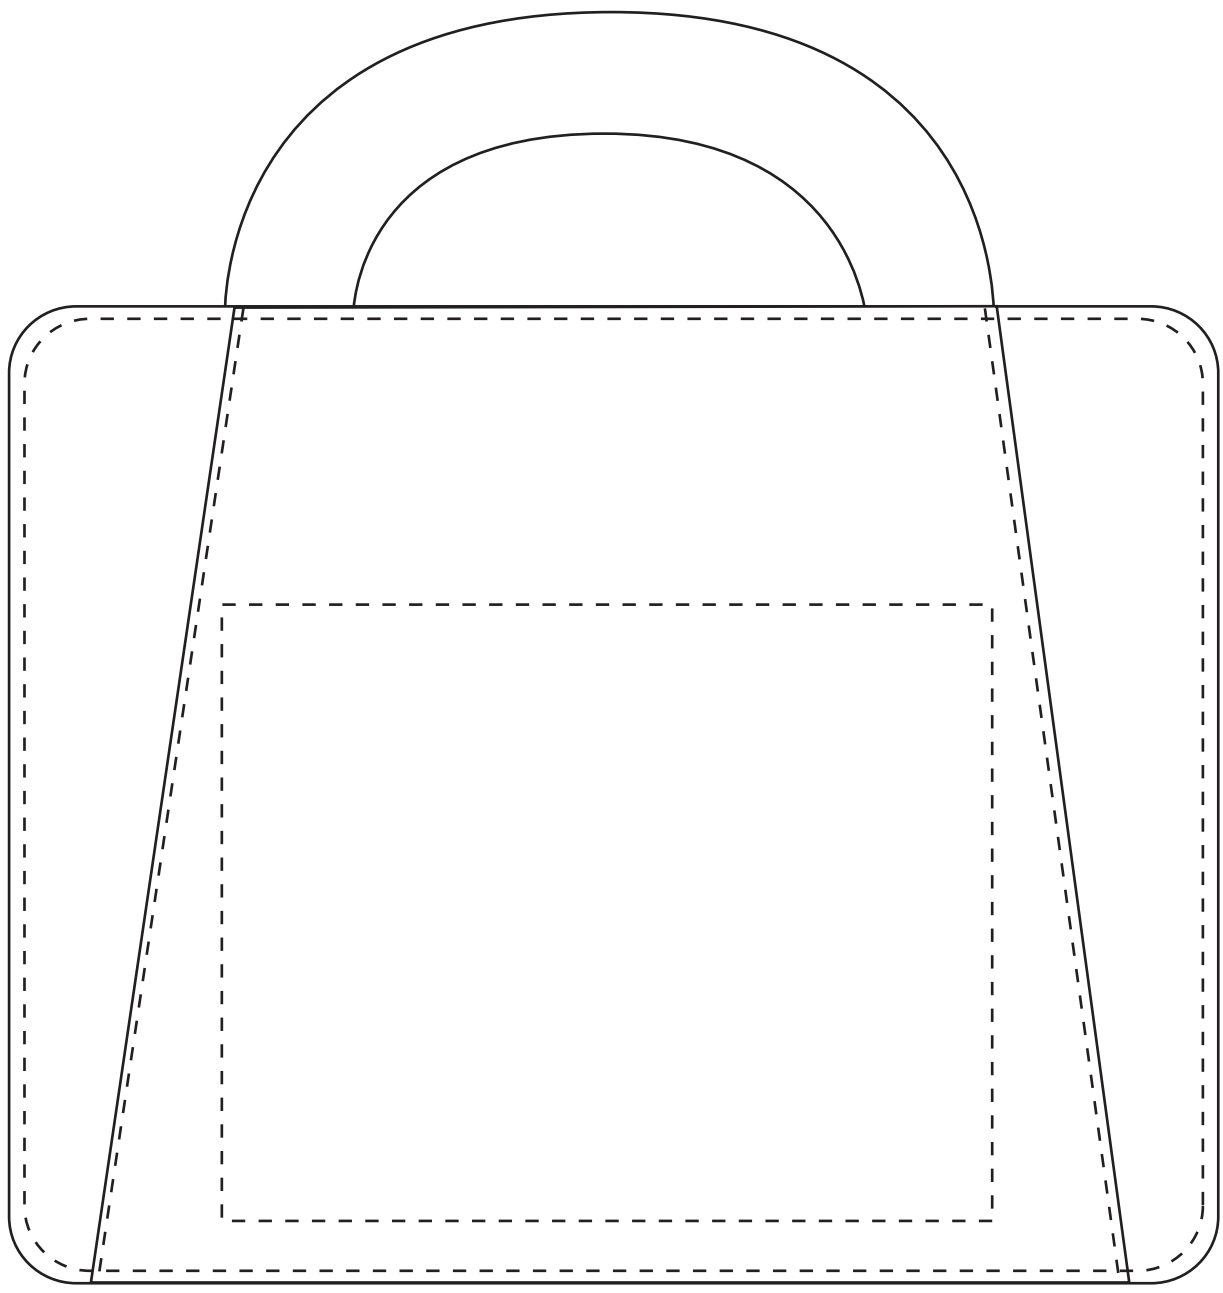

Laptop Carrier Bag

Maximum Print Area: 200mm x 160mm
Dotted line indicates maximum print area