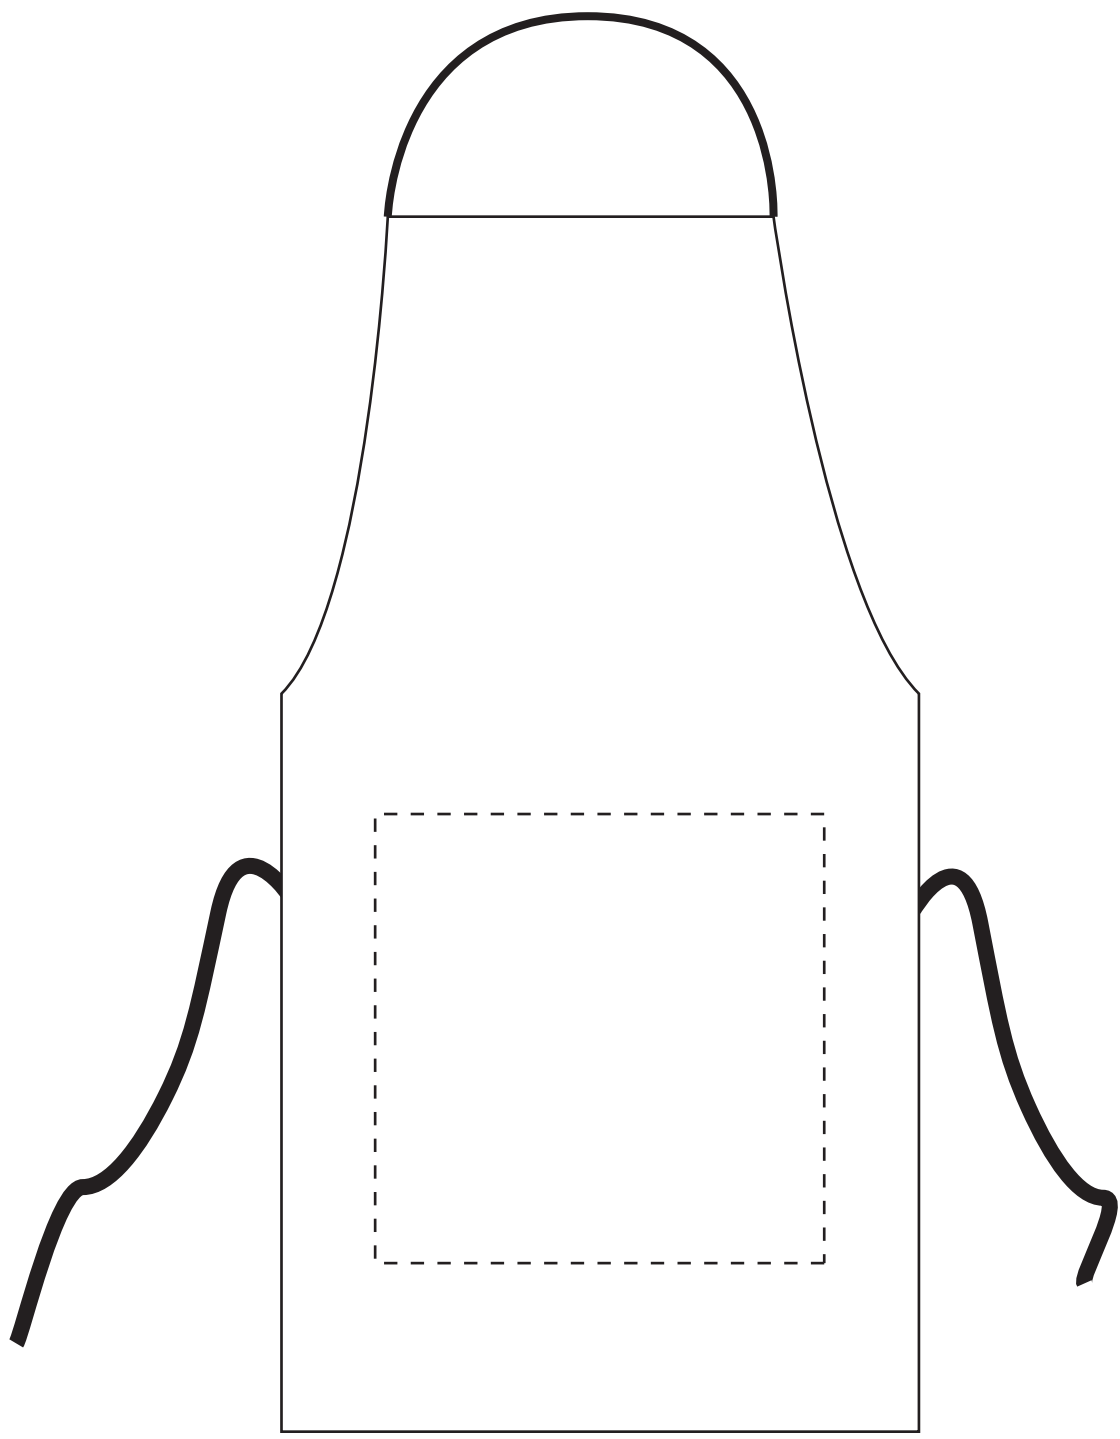

Non Woven Bag

Maximum Print Area : 250mm x 250mm
Dotted line indicates maximum print area